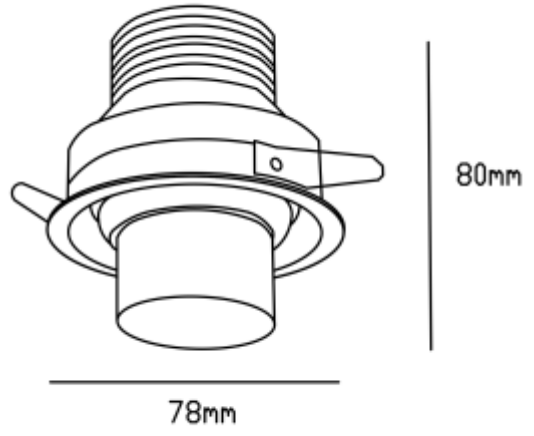

Beam angle:	20-50°
LED Color:	2700K 3000K 4000K 6000K
Lamp Power:	9W
CRI:	90
Lamp Lumen:	585lm
Material:	aluminium
Location:	Interior
Fixation:	Ceiling
Installation:	Recessed
Product dimension:	diam78x80mm
Cut hole size:	diam70mm
Input:	220-240V 50/60HZ
IP:	20
Class:	III
DIM Option:	DALI TRIAC 1-10V DTW