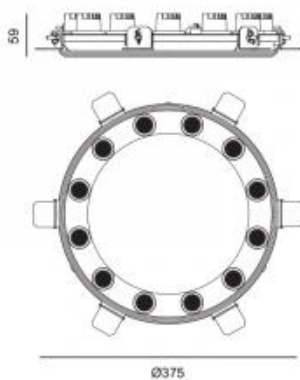

## UNIVERSE 12

Available colors:	○ 631-WB32
Beam angle:	12° 24° 36°
LED Color:	2700K 3000K 4000K
LED power:	12 2,2W
Lamp Power:	32W
CRI:	90
Lamp Lumen:	1770lm
Material:	aluminium
Location:	Interior
Fixation:	Ceiling
Installation:	Recessed
Product dimension:	375x59mm
Cut hole size:	310mm
Input:	220-240V 50\60Hz
IP:	20
Class:	I
DIM Option:	ON/OFF DALI TRIAC