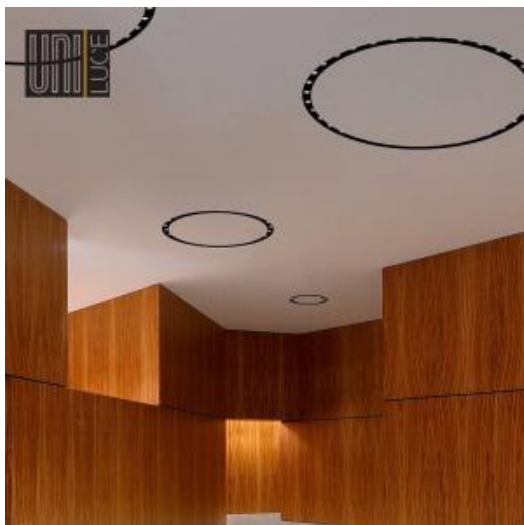

<https://uni-luce.com>
+39 339 505 5880
info@uni-luce.com

Via Monselice, 26, 20832 Desio
MB, Italy

UNIVERSE 24

Available colors:	○ 631-WB65
Beam angle:	12° 24° 36°
LED Color:	2700K 3000K 4000K
LED power:	24 2,2W
Lamp Power:	65W
CRI:	90
Lamp Lumen:	3550lm
Material:	aluminium
Location:	Interior
Fixation:	Ceiling
Installation:	Recessed
Product dimension:	680x59mm
Cut hole size:	615mm
Input:	220-240V 50\60Hz
IP:	20
Class:	I
DIM Option:	ON/OFF DALI TRIAC

<https://uni-luce.com>

+39 339 505 5880

info@uni-luce.com

Via Monselice, 26, 20832 Desio

MB, Italy

Uniform aureole light from UNIVERSE is the best choice for your living room or bedroom. The light source is installed deeply in the lamp, providing absolutely anti-glare light effect. 3 sizes are available for choice.