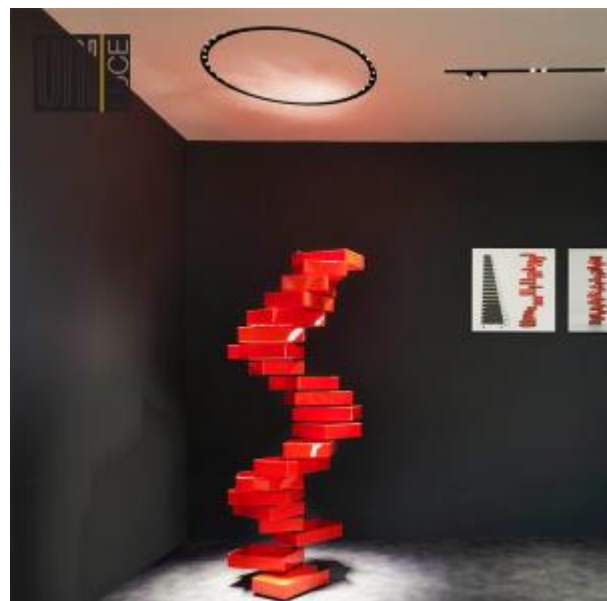

<https://uni-luce.com>
+39 339 505 5880
info@uni-luce.com

Via Monselice, 26, 20832 Desio
MB, Italy

UNIVERSE 36

Available colors:	○ 631-WB97
Beam angle:	12° 24° 36°
LED Color:	2700K 3000K 5000K
LED power:	36 2,2W
Lamp Power:	97W
CRI:	90
Lamp Lumen:	5320lm
Material:	aluminium
Location:	Interior
Fixation:	Ceiling
Installation:	Recessed
Product dimension:	985x59mm
Cut hole size:	920mm
Input:	220-240V 50\60Hz
IP:	20
Class:	I
DIM Option:	ON/OFF DALI TRIAC

<https://uni-luce.com>

+39 339 505 5880

info@uni-luce.com

Via Monselice, 26, 20832 Desio

MB, Italy

Uniform aureole light from UNIVERSE is the best choice for your living room or bedroom. The light source is installed deeply in the lamp, providing absolutely anti-glare light effect. 3 sizes are available for choice.