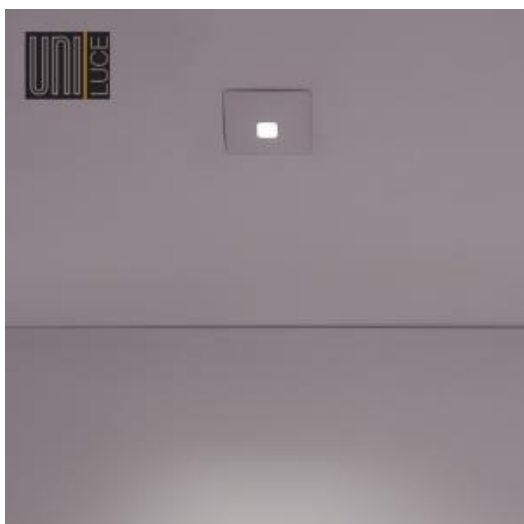

<https://uni-luce.com>
+39 339 505 5880
info@uni-luce.com

Via Monselice, 26, 20832 Desio
MB, Italy

VEGA SQ

Available colors:

☐ 543-W3RO

☒ 543-B3RO

☐ 543-CH3RO

Beam angle:

L°

LED Color:

2700K 3000K 4000K

LED power:

2W

Lamp Power:

3W, 700mA

CRI:

90

Lamp Lumen:

210lm

Material:

aluminium, PC, glass

Location:

Interior

Fixation:

Wall

Installation:

Recessed

Product dimension:

32x58mm

Cut hole size:

44mm

Input:

220-240V 50\60Hz

IP:

54

Class:

I