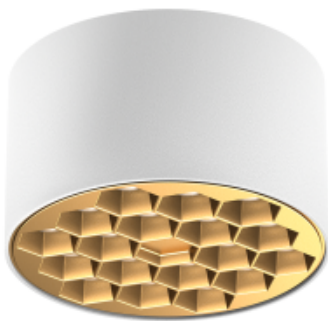

Beam angle: 90°
LED Color: 2700K 3000K 4000K 6000K
Lamp Power: 12W
CRI: 90
Lamp Lumen: 1062lm
Material: aluminium
Location: Interior
Fixation: Ceiling
Installation: Surface
Product dimension: D95xH55mm
Input: 220-240V 50/60HZ
IP: 20
Class: II
DIM Option: DALI TRIAC 1-10V DTW

Thanks to deeply installed LED chips, the lamp gives comfortable light effect without glare.