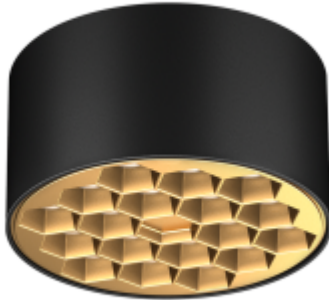

<https://uni-luce.com>
+39 339 505 5880
info@uni-luce.com

Via Monselice, 26, 20832 Desio
MB, Italy

VISTA 12 M