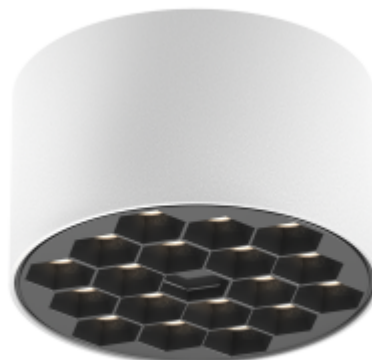

<https://uni-luce.com>
+39 339 505 5880
info@uni-luce.com

Via Monselice, 26, 20832 Desio
MB, Italy

VISTA 12 M

Available colors:

○ 20117-WW12-95

◐ 20117-BB12-95

○ 20117-WB12-95

◐ 20117-BG12-95

Beam angle: 90°
LED Color: 2700K 3000K 4000K 6000K
Lamp Power: 12W
CRI: 90
Lamp Lumen: 1062lm
Material: aluminium
Location: Interior
Fixation: Ceiling
Installation: Surface
Product dimension: D95xH55mm
Input: 220-240V 50/60HZ
IP: 20
Class: II
DIM Option: DALI TRIAC 1-10V DTW

<https://uni-luce.com>

+39 339 505 5880

info@uni-luce.com

Via Monselice, 26, 20832 Desio

MB, Italy

VISTA is a brand new design, inspired by natural honeycomb, offering a multitude of lighting solutions. VISTA family comes in 4 sizes from min. D73mm with 7W up to D153mm with 30W.

Thanks to deeply installed LED chips, the lamp gives comfortable light effect without glare.