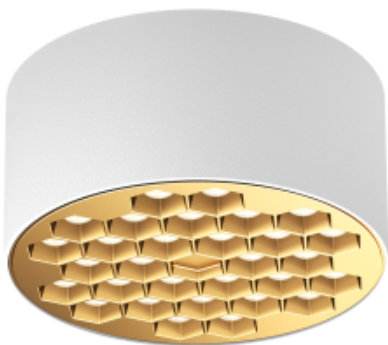

<https://uni-luce.com>
+39 339 505 5880
info@uni-luce.com

Via Monselice, 26, 20832 Desio
MB, Italy

VISTA 20 L

Available colors:

○ 20118-WW20-120

◐ 20118-BB20-120

○ 20118-WB20-120

◐ 20118-BG20-120

Beam angle: 30° 60°
LED Color: 2700K 3000K 4000K 6000K
Lamp Power: 20W
CRI: 90
Lamp Lumen: 1907lm
Material: aluminium
Location: Interior
Fixation: Ceiling
Installation: Surface
Product dimension: D123xH60mm
Input: 220-240V 50/60HZ
IP: 20
Class: II
DIM Option: DALI TRIAC 1-10V DTW

<https://uni-luce.com>

+39 339 505 5880

info@uni-luce.com

Via Monselice, 26, 20832 Desio

MB, Italy

VISTA is a brand new design, inspired by natural honeycomb, offering a multitude of lighting solutions. VISTA family comes in 4 sizes from min. D73mm with 7W up to D153mm with 30W.

Thanks to deeply installed LED chips, the lamp gives comfortable light effect without glare.