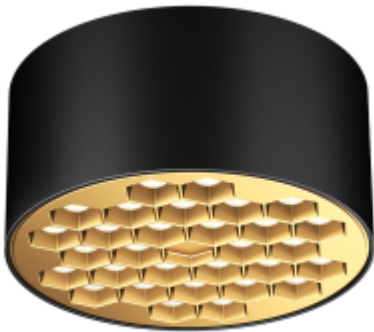

<https://uni-luce.com>
+39 339 505 5880
info@uni-luce.com

Via Monselice, 26, 20832 Desio
MB, Italy

VISTA 20 L

Available colors:

○ 20118-WW20-120

◐ 20118-BB20-120

○ 20118-WB20-120

◐ 20118-BG20-120

Beam angle: 30° 60°
LED Color: 2700K 3000K 4000K 6000K
Lamp Power: 20W
CRI: 90
Lamp Lumen: 1907lm
Material: aluminium
Location: Interior
Fixation: Ceiling
Installation: Surface
Product dimension: D123xH60mm
Input: 220-240V 50/60HZ
IP: 20
Class: II
DIM Option: DALI TRIAC 1-10V DTW

<https://uni-luce.com>

+39 339 505 5880

info@uni-luce.com

Via Monselice, 26, 20832 Desio

MB, Italy

VISTA is a brand new design, inspired by natural honeycomb, offering a multitude of lighting solutions. VISTA family comes in 4 sizes from min. D73mm with 7W up to D153mm with 30W.

Thanks to deeply installed LED chips, the lamp gives comfortable light effect without glare.