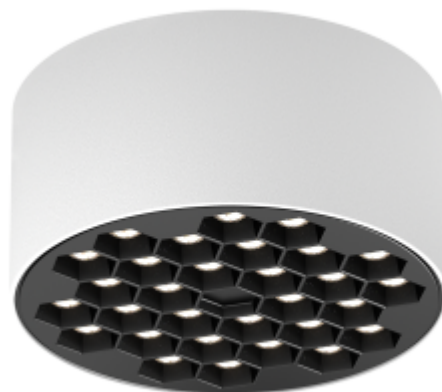

<https://uni-luce.com>
+39 339 505 5880
info@uni-luce.com

Via Monselice, 26, 20832 Desio
MB, Italy

VISTA 20 L

Available colors:

○ 20118-WW20-120

◐ 20118-BB20-120

○ 20118-WB20-120

◐ 20118-BG20-120

Beam angle: 30° 60°
LED Color: 2700K 3000K 4000K 6000K
Lamp Power: 20W
CRI: 90
Lamp Lumen: 1907lm
Material: aluminium
Location: Interior
Fixation: Ceiling
Installation: Surface
Product dimension: D123xH60mm
Input: 220-240V 50/60HZ
IP: 20
Class: II
DIM Option: DALI TRIAC 1-10V DTW

<https://uni-luce.com>

+39 339 505 5880

info@uni-luce.com

Via Monselice, 26, 20832 Desio

MB, Italy

VISTA is a brand new design, inspired by natural honeycomb, offering a multitude of lighting solutions. VISTA family comes in 4 sizes from min. D73mm with 7W up to D153mm with 30W.

Thanks to deeply installed LED chips, the lamp gives comfortable light effect without glare.