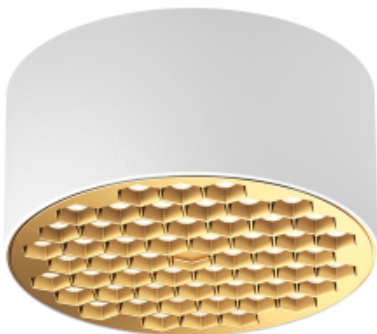

Beam angle: 30° 60°
LED Color: 2700K 3000K 4000K 6000K
Lamp Power: 30W
CRI: 90
Lamp Lumen: 2977lm
Material: aluminium
Location: Interior
Fixation: Ceiling
Installation: Surface
Product dimension: D153xH65mm
Input: 220-240V 50/60HZ
IP: 20
Class: II
DIM Option: DALI TRIAC 1-10V DTW

<https://uni-luce.com>

+39 339 505 5880

info@uni-luce.com

Via Monselice, 26, 20832 Desio

MB, Italy

VISTA is a brand new design, inspired by natural honeycomb, offering a multitude of lighting solutions. VISTA family comes in 4 sizes from min. D73mm with 7W up to D153mm with 30W.

Thanks to deeply installed LED chips, the lamp gives comfortable light effect without glare.