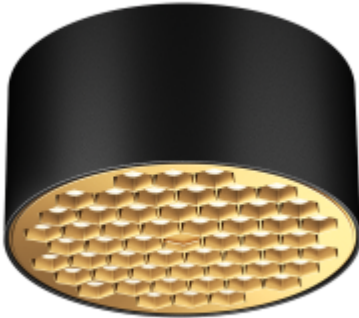

<https://uni-luce.com>
+39 339 505 5880
info@uni-luce.com

Via Monselice, 26, 20832 Desio
MB, Italy

VISTA 30 XL

Available colors:

○ 20119-WW30-150

◐ 20119-BB30-150

○ 20119-WB30-150

◐ 20119-BG30-150

Beam angle: 30° 60°
LED Color: 2700K 3000K 4000K 6000K
Lamp Power: 30W
CRI: 90
Lamp Lumen: 2977lm
Material: aluminium
Location: Interior
Fixation: Ceiling
Installation: Surface
Product dimension: D153xH65mm
Input: 220-240V 50/60HZ
IP: 20
Class: II
DIM Option: DALI TRIAC 1-10V DTW

<https://uni-luce.com>

+39 339 505 5880

info@uni-luce.com

Via Monselice, 26, 20832 Desio

MB, Italy

VISTA is a brand new design, inspired by natural honeycomb, offering a multitude of lighting solutions. VISTA family comes in 4 sizes from min. D73mm with 7W up to D153mm with 30W.

Thanks to deeply installed LED chips, the lamp gives comfortable light effect without glare.