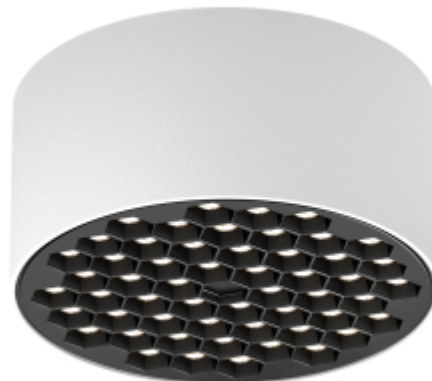

<https://uni-luce.com>
+39 339 505 5880
info@uni-luce.com

Via Monselice, 26, 20832 Desio
MB, Italy

VISTA 30 XL

Available colors:

○ 20119-WW30-150

◐ 20119-BB30-150

○ 20119-WB30-150

◐ 20119-BG30-150

Beam angle: 30° 60°
LED Color: 2700K 3000K 4000K 6000K
Lamp Power: 30W
CRI: 90
Lamp Lumen: 2977lm
Material: aluminium
Location: Interior
Fixation: Ceiling
Installation: Surface
Product dimension: D153xH65mm
Input: 220-240V 50/60HZ
IP: 20
Class: II
DIM Option: DALI TRIAC 1-10V DTW

<https://uni-luce.com>

+39 339 505 5880

info@uni-luce.com

Via Monselice, 26, 20832 Desio

MB, Italy

VISTA is a brand new design, inspired by natural honeycomb, offering a multitude of lighting solutions. VISTA family comes in 4 sizes from min. D73mm with 7W up to D153mm with 30W.

Thanks to deeply installed LED chips, the lamp gives comfortable light effect without glare.