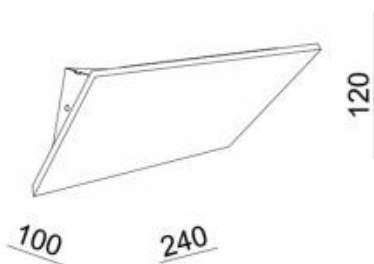

ON/OFF TRIAC

<https://uni-luce.com>

+39 339 505 5880

info@uni-luce.com

Via Monselice, 26, 20832 Desio

MB, Italy

WING is a wall-mounted architectural eye-catcher. It is hard to describe this light fitting in either words or images. Call it the three dimensional development of a cube on paper: from reality to abstraction and back. A cube on paper consists of two overlapping squares. The fitting is available in two versions each forming the mirror image of the other. Add an extra dimension with installations that play with a downlighter and an uplighter. Thanks to IP40, WING can be used in the areas where water proof is required.