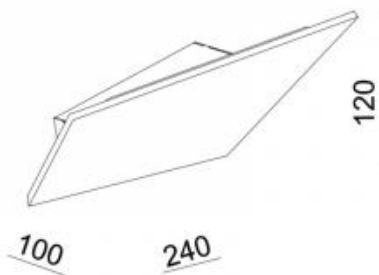

100x240x120mm

Input:

100-240V 50\60Hz

IP:

40

Class:

I

DIM Option:

ON/OFF TRIAC

<https://uni-luce.com>

+39 339 505 5880

info@uni-luce.com

Via Monselice, 26, 20832 Desio

MB, Italy

WING is a wall-mounted architectural eye-catcher. It is hard to describe this light fitting in either words or images. Call it the three dimensional development of a cube on paper: from reality to abstraction and back. A cube on paper consists of two overlapping squares. The fitting is available in two versions each forming the mirror image of the other. Add an extra dimension with installations that play with a downlighter and an uplighter. Thanks to IP40, WING can be used in the areas where water proof is required.