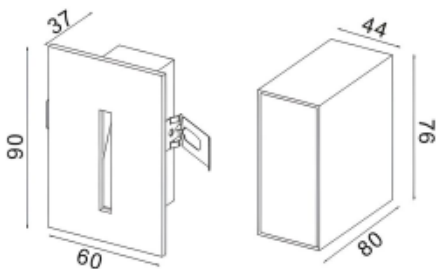

<https://uni-luce.com>
+39 339 505 5880
info@uni-luce.com

Via Monselice, 26, 20832 Desio
MB, Italy

ZAX 3

Available colors:

○ 20070-W3

● 20070-B3

○ 20070-S3

Beam angle:

30°

LED Color:

2700K 3000K 4000K 6000K

Lamp Power:

3W

CRI:

90

Material:

aluminium

Location:

Interior Exterior lamps

Installation:

Recessed Wall

Product dimension:

60x90x37mm

Input:

220-240V 50/60HZ

IP:

65

Class:

III

DIM Option:

TD

IK:

08