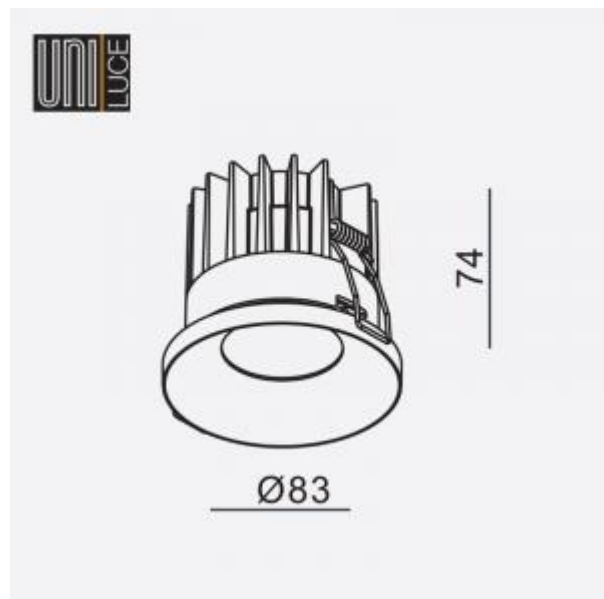

<https://uni-luce.com>
+39 339 505 5880
info@uni-luce.com

Via Monselice, 26, 20832 Desio
MB, Italy

ZENO

Available colors:	<input type="radio"/> 337-W10RO <input checked="" type="radio"/> 337-B10RO
Beam angle:	33°
LED Color:	2700K 3000K 4000K
LED power:	8,9W
Lamp Power:	10W
CRI:	80
Lamp Lumen:	830lm
Location:	Interior
Fixation:	Ceiling
Installation:	Recessed
Product dimension:	D83xH74mm
Cut hole size:	D68mm
Input:	120-277V 50\60Hz
IP:	54
Class:	III
DIM Option:	ON/OFF DALI TRIAC DTW

<https://uni-luce.com>

+39 339 505 5880

info@uni-luce.com

Via Monselice, 26, 20832 Desio

MB, Italy

The ZENO range is UNI LUCE's answer for easy-to-install, timeless and functional recessed spots, as it has been a UNI LUCE classic for many years. Traditional black and white colors are available for choice.