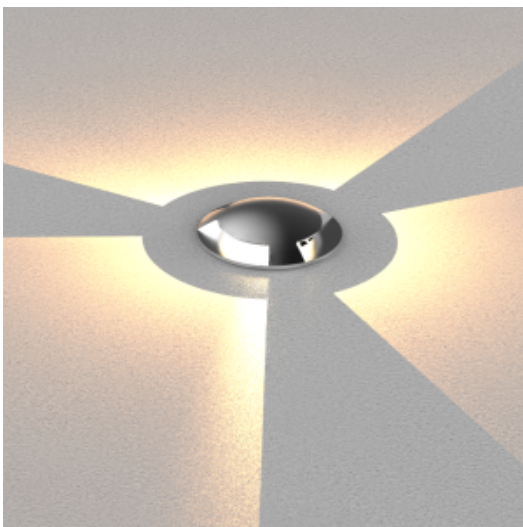

<https://uni-luce.com>
+39 339 505 5880
info@uni-luce.com

Via Monselice, 26, 20832 Desio
MB, Italy

ZENON R3

Available colors:

○ 20223-SS3-R3

Beam angle:

°

LED Color:

2700K 3000K 4000K

Lamp Power:

3W

CRI:

90

Lamp Lumen:

47lm

Material:

SUS316L stainless steel

Location:

Exterior

Fixation:

Inground

Product dimension:

diam57x86mm

Cut hole size:

diam47mm

Input:

24V DC 50\60Hz

IP:

67

Class:

III

DIM Option:

PWM

IK:

08