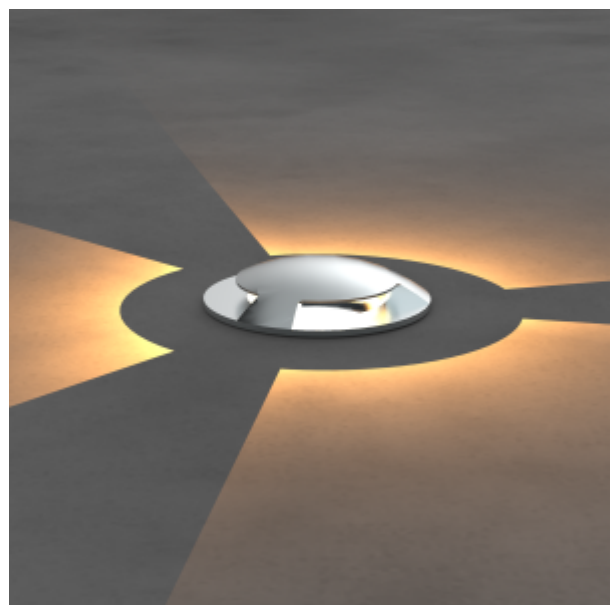

3W

CRI:

90

Lamp Lumen:

47lm

Material:

SUS316L stainless steel

Location:

Exterior

Fixation:

Inground

Product dimension:

diam57x86mm

Cut hole size:

diam47mm

Input:

08

<https://uni-luce.com>

+39 339 505 5880

[info@uni-luce.com](mailto:info@uni-luce.com)

Via Monselice, 26, 20832 Desio

MB, Italy

ZENON is a family of wall and floor solutions , offering a toolset of lighting effects for small to large projects. This comprehensive collection of water- and shock-resistant lighting fixtures is suitable for every setting, both indoor and outdoor.