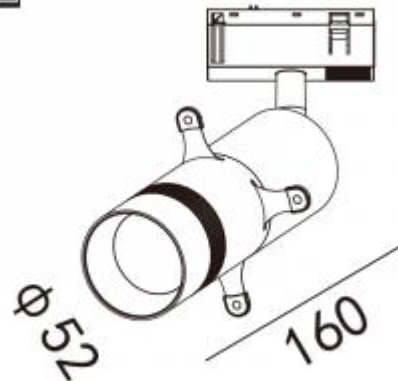

Product dimension:

52x160mm

IP:

20

Class:

III

Voltage:

48V

<https://uni-luce.com>

+39 339 505 5880

info@uni-luce.com

Via Monselice, 26, 20832 Desio

MB, Italy

The NIX system is a compact low voltage (48V) track system in which LED lighting fixtures are mounted by click mechanism. It has no limitations in terms of length and allows create configurations from the ceiling to the walls. Tracks can be built-in, laid-on, or suspended. Thanks to special installation brackets NIX built-in track can be installed after all necessary maintenance. NIX ON Track have different installation methods including recessed, surface mounting and suspending. In the NIX lighting system, you can easily change the number of lighting fixtures and their arrangements, creating new lighting patterns in the room. Thanks to great variety of lamps, NIX system can match any interior style. A special click mechanism ensures reliable fixation of the lighting fixtures in the track. Brightness adjustment, management via the DALI protocol, or 1-10V.