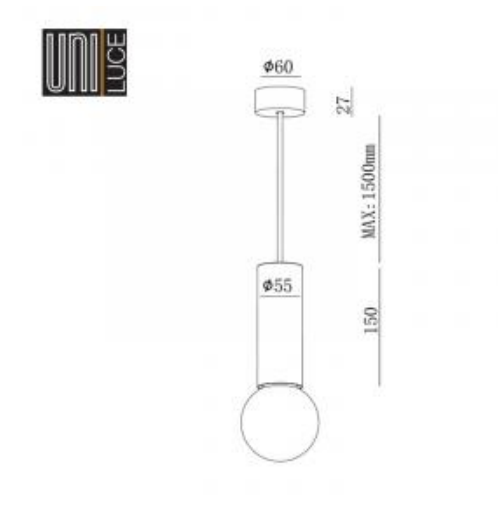

○ 435-W20

Available colors:

● 435-B20

● 435-G20

Beam angle:

L°

Lamp Power:

(E27)1x20W

Location:

Interior

Fixation:

Ceiling

Installation:

Suspended

Product dimension:

65x150mm max1500mm

Input:

220-240V 50\60Hz

IP:

20

Class:

I