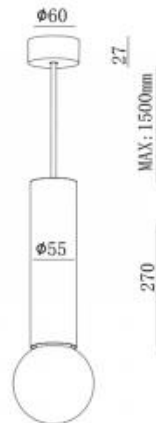

L°

Lamp Power:

(E27)1x20W

Location:

Interior

Fixation:

Ceiling

Installation:

Suspended

Product dimension:

65x270mm max1500mm

Input:

220-240V 50\60Hz

IP:

20

Class:

I

<https://uni-luce.com>

+39 339 505 5880

info@uni-luce.com

Via Monselice, 26, 20832 Desio

MB, Italy

Brand new idea of suspended lamps ZOOM is coming in 2 versions: ZOOM THORN and ZOOM E27. The lamps can be used alone or in a group for better decorative effect. ZOOM E27 creates amazing vintage atmosphere, giving essential detail for the interior design in the room. Both series are available in black, white and gold colors.