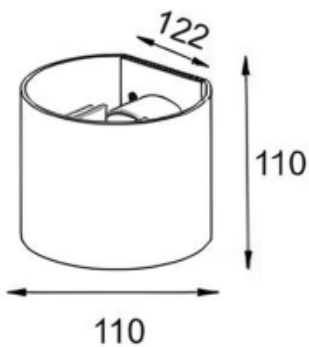

<https://uni-luce.com>
+39 339 505 5880
info@uni-luce.com

Via Monselice, 26, 20832 Desio
MB, Italy

ZORRO 10 RO UD

Available colors:

○ 20070-W10

● 20070-B10

○ 20070-S10

Beam angle:

°

LED Color:

2700K 3000K 4000K 6000K

Lamp Power:

11W

CRI:

90

Material:

aluminium

Location:

Exterior lamps

Fixation:

Exterior

Installation:

Wall surface

Product dimension:

diam122x110mm

Input:

220-240V 50/60HZ

IP:

65

Class:

III

DIM Option:

TD

IK:

08