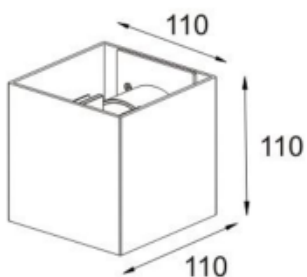

<https://uni-luce.com>
+39 339 505 5880
info@uni-luce.com

Via Monselice, 26, 20832 Desio
MB, Italy

ZORRO 10 SQ UD

Available colors:

○ 20071-W10

● 20071-B10

○ 20071-S10

Beam angle:

°

LED Color:

2700K 3000K 4000K 6000K

Lamp Power:

11W

CRI:

90

Material:

aluminium

Location:

Exterior lamps

Fixation:

Exterior

Installation:

Wall surface

Product dimension:

110x110x110mm

Input:

220-240V 50/60HZ

IP:

65

Class:

III

DIM Option:

TD

IK:

08