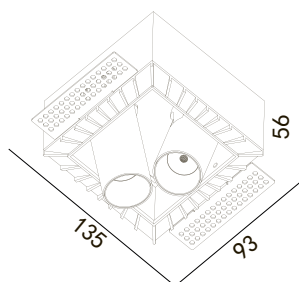

ACCENT A TRIMLESS

428-W10TR

428-B10TR

428-GR10TR

DESCRIPTION:

LED COLOR: 3000K
 CRI: 80
 LED POWER: 8W
 SYSTEM POWER: 10W 350mA
 LUMEN OUTPUT: 866lm
 INPUT: 220-240V 50/60Hz

DIM OPTION:

TD, 1-10V, DALI

INGRESS PROTECTION CODE:

IP20

PROTECTION CLASS IEC:

SAFETY CLASS III

HOUSING MATERIA:

ALUMINIUM

CUT HOLE SIZE:

100mm x 100mm

LAMP DIMENSIONS:

135mm x 93mm x 56mm

INSTALLATION METHOD:

CEILING RECESSED

OTHER OPTIONS: