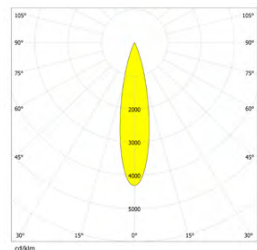

CUT HOLE SIZE:

100mm x 100mm

LAMP DIMENSIONS:

108mm x 108mm x 95mm

INSTALLATION METHOD:

CEILING RECESSED

OTHER OPVIONS:

Distance(m)	E (lx)	Dh(m)	Dv(m)
1.0	7673.20	0.22	0.22
2.0	1918.30	0.44	0.43
3.0	852.58	0.65	0.65
4.0	479.58	0.87	0.87
5.0	306.93	1.09	1.09