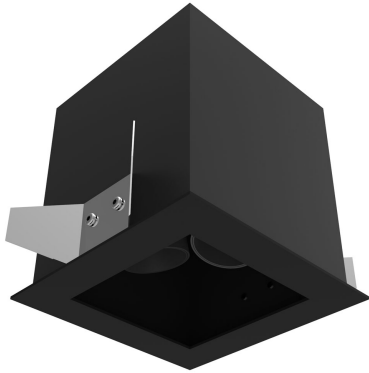

UNI LUCE

Specification

ACCENT

427-W10

427-B10

427-GR10

DESCRIPTION:

LED COLOR: 3000K
 CRI: 80
 LED POWER: 8W
 SYSTEM POWER: 10W 350mA
 LUMEN OUTPUT: 866lm
 INPUT: 220-240V 50/60Hz

DIM OPTION:

TD, 1-10V, DALI

INGRESS PROTECTION CODE:

IP20

PROTECTION CLASS IEC:

SAFETY CLASS III

HOUSING MATERIA:

ALUMINIUM

CUT HOLE SIZE:

100mm x 100mm

LAMP DIMENSIONS:

108mm x 108mm x 95mm

INSTALLATION METHOD:

CEILING RECESSED

OTHER OPVIONS:

Distance(m)	E (lx)	Dh(m)	Dv(m)
1.0	7673.20	0.22	0.22
2.0	1918.30	0.44	0.43
3.0	852.58	0.65	0.65
4.0	479.58	0.87	0.87
5.0	306.93	1.09	1.09