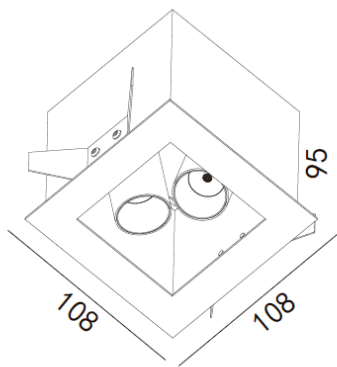

UNI LUCE

Specification

ACCENT

427-W10

427-B10

427-GR10

DESCRIPTION:

LED COLOR: 3000K
 CRI: 80
 LED POWER: 8W
 SYSTEM POWER: 10W 350mA
 LUMEN OUTPUT: 866lm
 INPUT: 220-240V 50/60Hz

DIM OPTION:

TD, 1-10V, DALI

INGRESS PROTECTION CODE:

IP20

PROTECTION CLASS IEC:

SAFETY CLASS III

HOUSING MATERIA:

ALUMINIUM

CUT HOLE SIZE:

100mm x 100mm

LAMP DIMENSIONS:

108mm x 108mm x 95mm

INSTALLATION METHOD:

CEILING RECESSED

OTHER OPVIONS:

Distance(m)	E (lx)	Dh(m)	Dv(m)
1.0	7673.20	0.22	0.22
2.0	1918.30	0.44	0.43
3.0	852.58	0.65	0.65
4.0	479.58	0.87	0.87
5.0	306.93	1.09	1.09