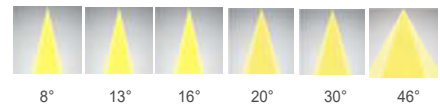

CUT HOLE SIZE:

100mm x 100mm

LAMP DIMENSIONS:

108mm x 108mm x 95mm

INSTALLATION METHOD:

CEILING RECESSED

OTHER OPVIONS:

Distance(m)	E (lx)	Dh(m)	Dv(m)
1.0	7673.20	0.22	0.22
2.0	1918.30	0.44	0.43
3.0	852.58	0.65	0.65
4.0	479.58	0.87	0.87
5.0	306.93	1.09	1.09