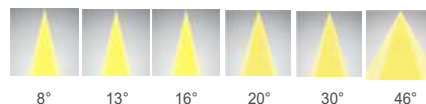

CUT HOLE SIZE:

100mm x 100mm

LAMP DIMENSIONS:

108mm x 108mm x 52mm

INSTALLATION METHOD:

CEILING RECESSED

OTHER OPTIONS:

Distance(m)	E (lx)	Dh(m)	Dv(m)
1.0	7673.20	0.22	0.22
2.0	1918.30	0.44	0.43
3.0	852.58	0.65	0.65
4.0	479.58	0.87	0.87
5.0	306.93	1.09	1.09