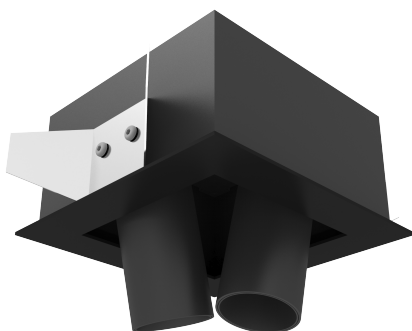

UNI LUCE

Specification

ACCENT A

428-W10

428-B10

428-GR10

DESCRIPTION:

LED COLOR: 3000K
 CRI: 80
 LED POWER: 8W
 SYSTEM POWER: 10W 350mA
 LUMEN OUTPUT: 866lm
 INPUT: 220-240V 50/60Hz

DIM OPTION:

TD, 1-10V, DALI

INGRESS PROTECTION CODE:

IP20

PROTECTION CLASS IEC:

SAFETY CLASS III

HOUSING MATERIA:

ALUMINIUM

CUT HOLE SIZE:

100mm x 100mm

LAMP DIMENSIONS:

108mm x 108mm x 52mm

INSTALLATION METHOD:

CEILING RECESSED

OTHER OPTIONS:

Distance(m)	E (lx)	Dh(m)	Dv(m)
1.0	7673.20	0.22	0.22
2.0	1918.30	0.44	0.43
3.0	852.58	0.65	0.65
4.0	479.58	0.87	0.87
5.0	306.93	1.09	1.09