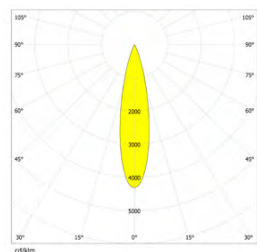

CUT HOLE SIZE:

100mm x 100mm

LAMP DIMENSIONS:

108mm x 108mm x 52mm

INSTALLATION METHOD:

CEILING RECESSED

OTHER OPTIONS:

Distance(m)	E (lx)	Dh(m)	Dv(m)
1.0	7673.20	0.22	0.22
2.0	1918.30	0.44	0.43
3.0	852.58	0.65	0.65
4.0	479.58	0.87	0.87
5.0	306.93	1.09	1.09