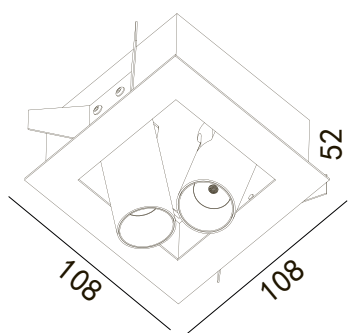

UNI LUCE

Specification

ACCENT A

428-W10

428-B10

428-GR10

DESCRIPTION:

LED COLOR: 3000K
 CRI: 80
 LED POWER: 8W
 SYSTEM POWER: 10W 350mA
 LUMEN OUTPUT: 866lm
 INPUT: 220-240V 50/60Hz

DIM OPTION:

TD, 1-10V, DALI

INGRESS PROTECTION CODE:

IP20

PROTECTION CLASS IEC:

SAFETY CLASS III

HOUSING MATERIA:

ALUMINIUM

CUT HOLE SIZE:

100mm x 100mm

LAMP DIMENSIONS:

108mm x 108mm x 52mm

INSTALLATION METHOD:

CEILING RECESSED

OTHER OPTIONS:

Distance(m)	E (lx)	Dh(m)	Dv(m)
1.0	7673.20	0.22	0.22
2.0	1918.30	0.44	0.43
3.0	852.58	0.65	0.65
4.0	479.58	0.87	0.87
5.0	306.93	1.09	1.09