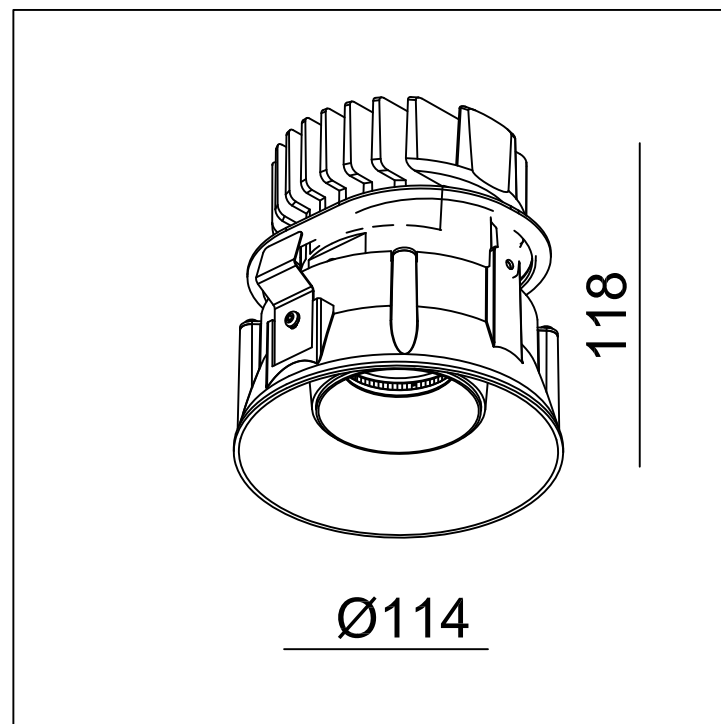

KT EVA MIDI

CUT OUT: Ø133mm

EVA MIDI HIDE