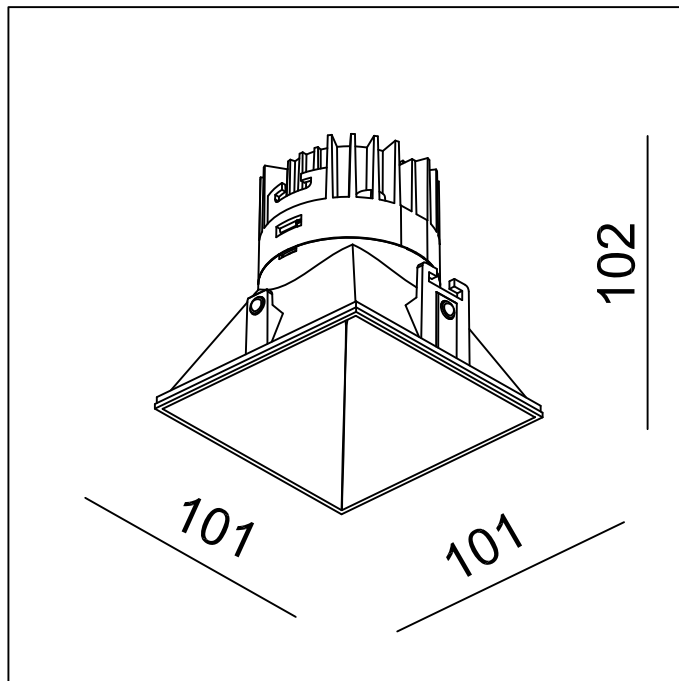

cut out:127*127xH150

HORN SQ HIDE FIXED